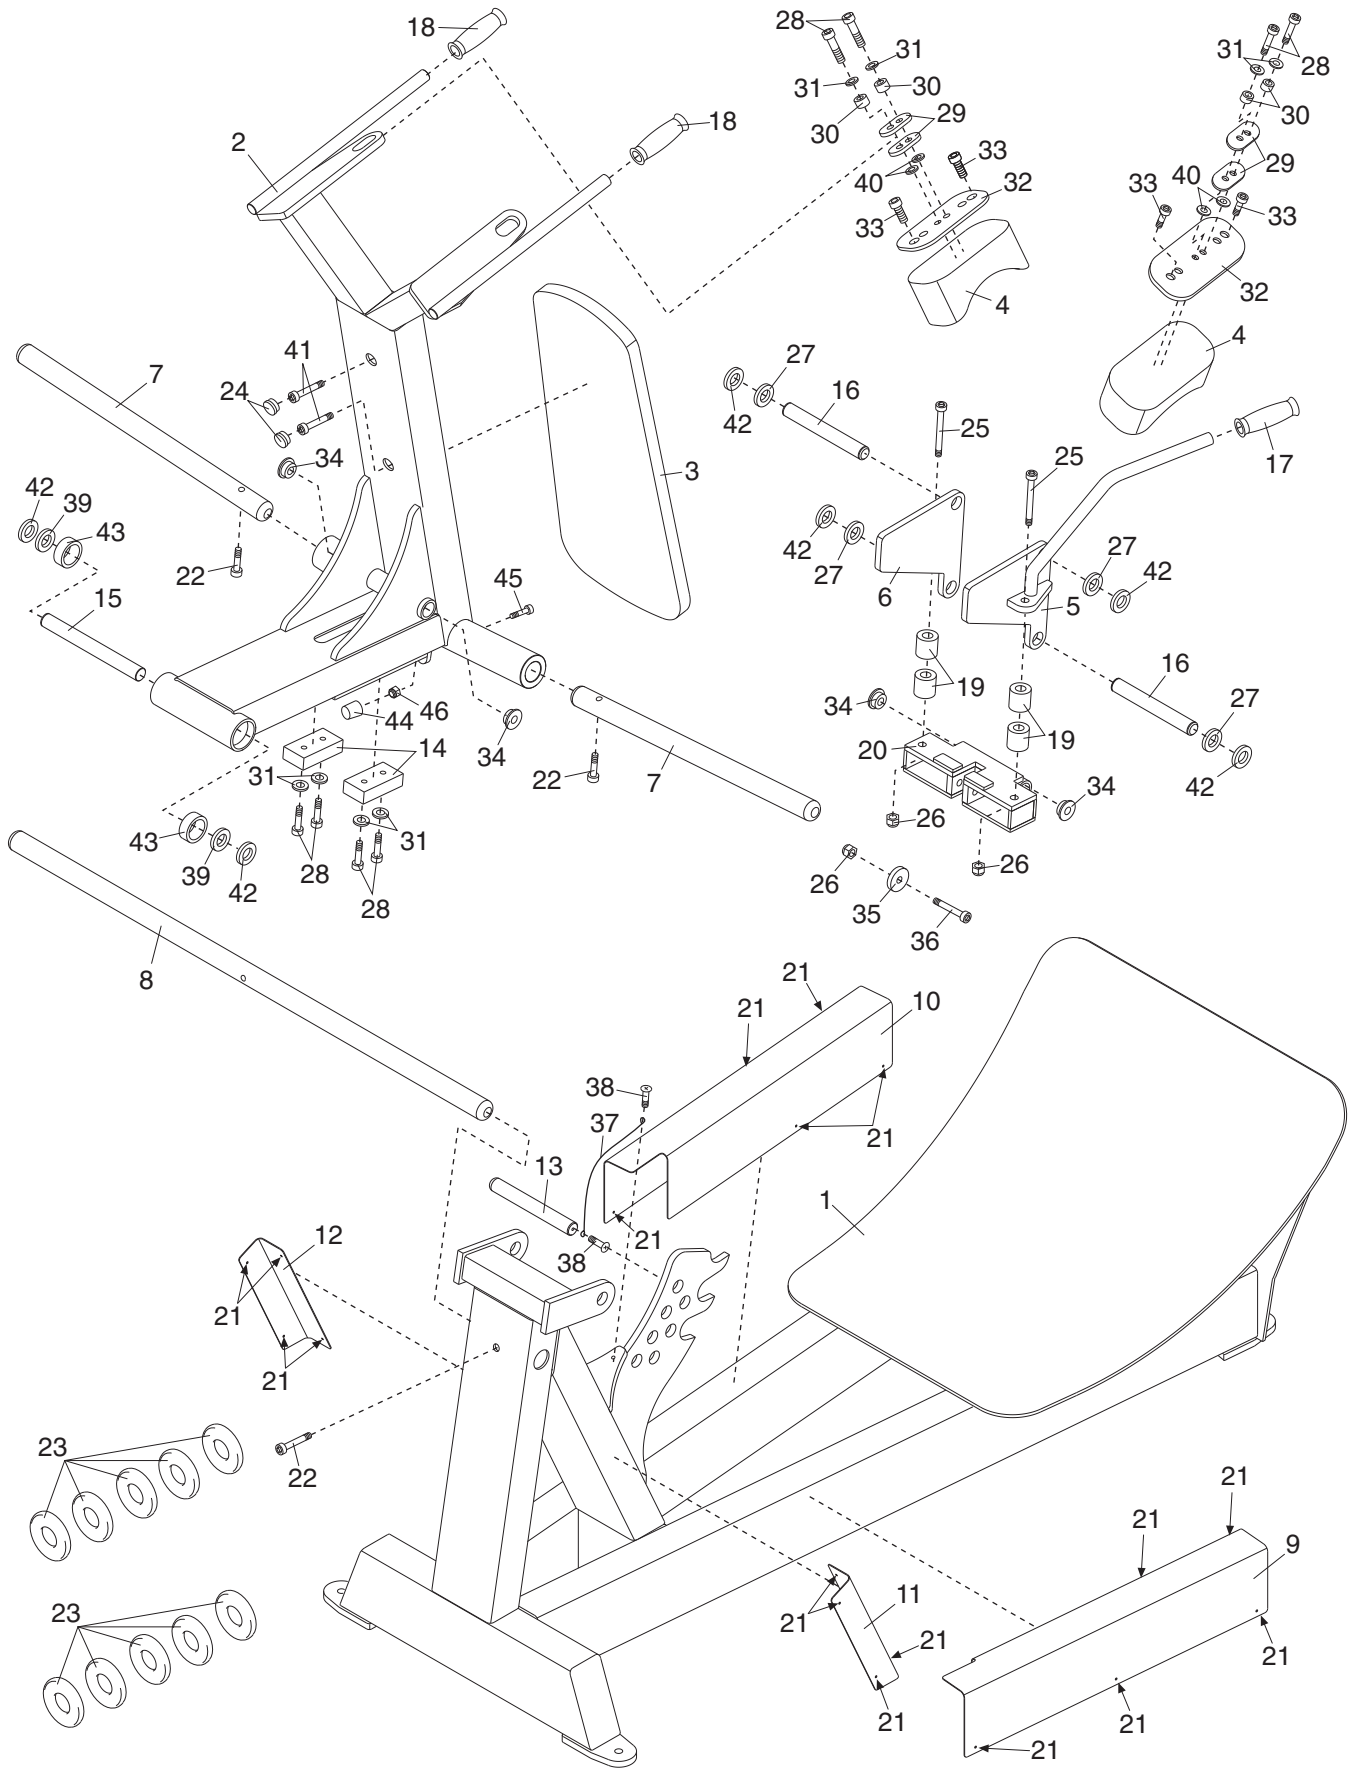

EXPLODED DRAWING—Model No. GZFW2174.1

R0106A

Bubble #	OEM Number	Description
13	GZ3752	SAFETY STOP
15	GZ3751	LONG PIVOT BAR
17	GZ1032-01	RED HANDLE
18	GZ1032-01	BLACK HANDLE
19	GZ1001	SPACER
21	GZ1021-01	RIVET
23	GZ1191	BUMPER RING
24	126960	1" HOLE PLUG
25	GZ1009-04	1/2" X 4 1/2" BOLT
26	GZ1109	1/2" NYLON LOCKNUT
27	GZ1052	1" SMALL NYLON WASHER
28	GZ1013-12	3/8" X 1 1/2" BOLT
29	GZ1025	NYLON SPACER
30	GZ1067	SPACER
31	GZ1069	3/8" WASHER
32	GZ3079	SHOULDER PAD PLATE
33	GZ1038-04	3/8" X 1" FLAT HEAD SCREW
36	GZ1009-02	1/2" X 3" BOLT
37	GZ1168	TETHER
40	GZ1069	3/8" SERRATED WASHER
41	GZ1014-01	3/8" X 1" BOLT
42	GZ1018-01	1" RETAINER RING
43	GZ1011-01	1" BEARING
44	GZ1100	BUMPER
45	GZ1015-01	5/16" X 1" SCREW
46	GZ1028	5/16" NUT
#	GZ7362	OWNER'S MANUAL